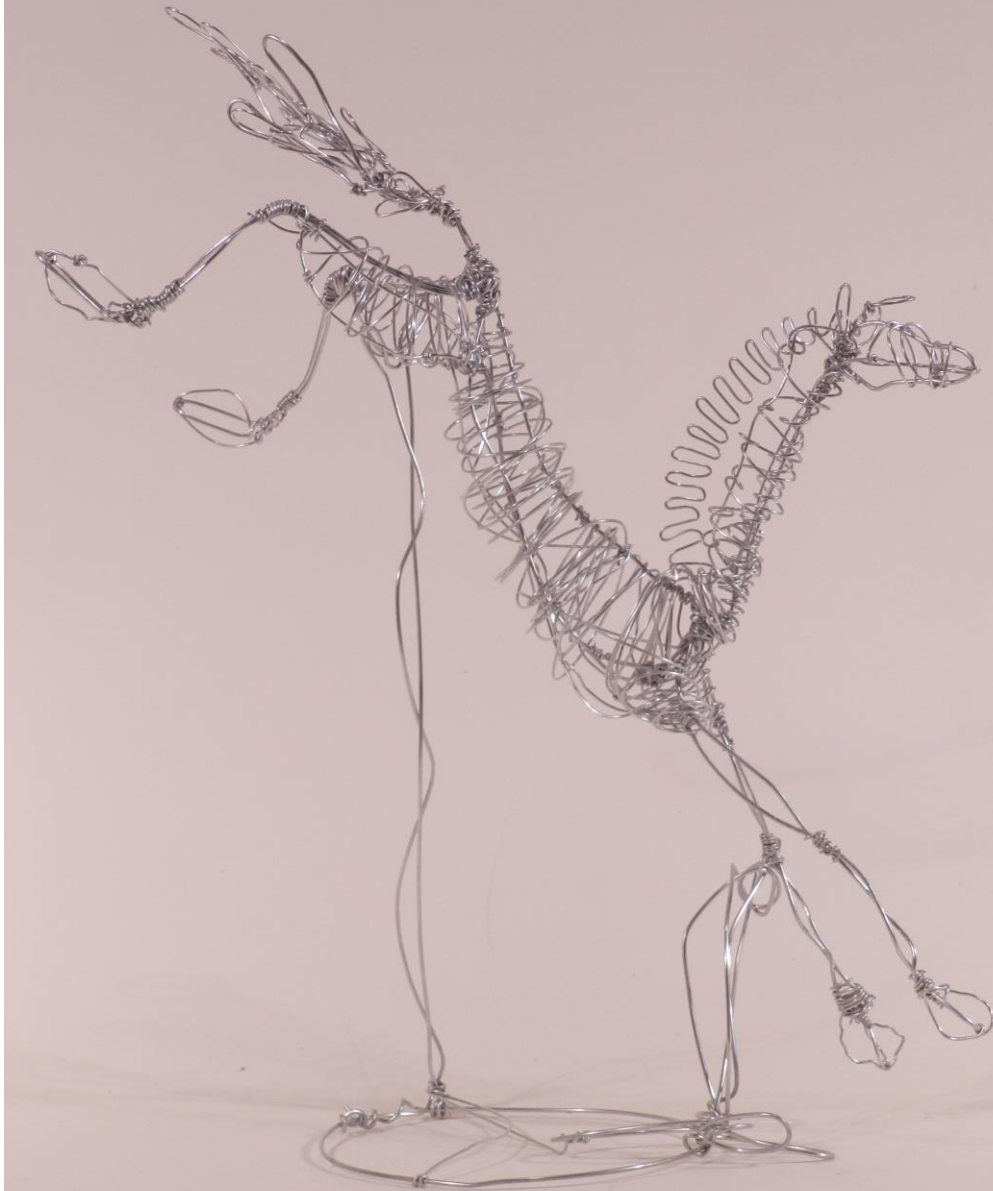

*Wise Eyes* (2015)  
16"x12 ½"  
Medium: Pinecones

*Breakover* (2015)  
18"x15"  
Medium: Wire

*Oscar* Theater Prop (2016)

11 ½" x 4"

Medium: Mixed Media: ceramics, wood

*Forward and Through the Clouds* (2016)

11" x 17"

Medium: Mixed Media:  
ceramics, fiber fill, altered  
book

*Nicker* (2015)  
7 ½" x 12"  
Medium: Cone 6  
stoneware

Horse-Head Pitcher  
(2015)  
12  $\frac{3}{4}$ " x 9"  
Medium: Cone 6  
stoneware

Pitcher (2016)

5 ¼" x 7"

Medium: Cone 5 Stoneware

Altered Form Vase (2016)

4 ½" x 4"

Medium: Cone 5 Stoneware

Teapot (2016)

8" x 7"

Medium: Cone 4 Stoneware

*Work in Progress* (2016)

30" x 70"

Medium: Mixed Media:  
Foam, newspaper, tape,  
paper mache, broom